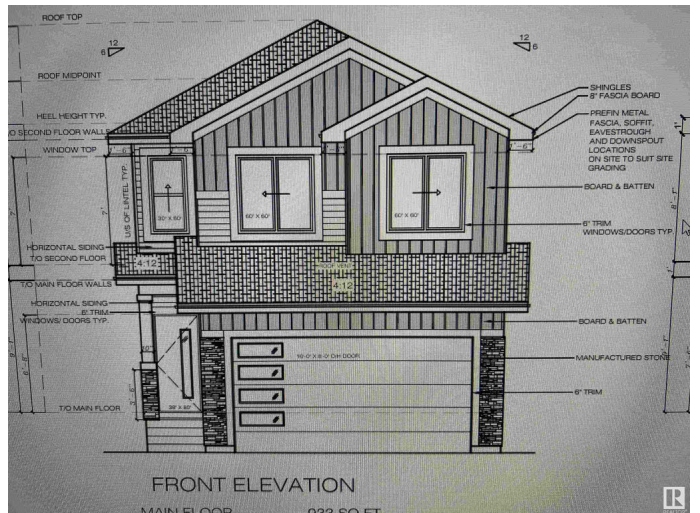

\$599,000 - 3 Redpoll Wynd, St. Albert

MLS® #E4416242

\$599,000

3 Bedroom, 2.50 Bathroom, 1,851 sqft
Single Family on 0.00 Acres

Riverside (St. Albert), St. Albert, AB

Brand new 1850 sq ft 2-Storey. UNDER CONSTRUCTION. Triple pane windows with low E-Argon. Huge windows. Custom finishes with maple hand rails. Butlers pantry. Custom cabinetry with touch ceiling cabinets and quartz counter tops. Custom hood fan insert. Indent ceiling and feature walls. Barn door to den. Master ensuite with custom shower and free standing soaker tub. Bonus room with TV unit. Fireplace unit with tiles surround. jets and shower. Custom flooring with 24x48 tiles, 7 mm LVP flooring and premium carpet. Much more..

Built in 2024

Essential Information

MLS® #	E4416242
Price	\$599,000
Bedrooms	3
Bathrooms	2.50
Full Baths	2
Half Baths	1
Square Footage	1,851
Acres	0.00
Year Built	2024
Type	Single Family
Sub-Type	Detached Single Family
Style	2 Storey

Exterior Wood, Stone, Vinyl
Exterior Features Flat Site, Golf Nearby, Level Land, Not Fenced, Park/Reserve, Playground Nearby, Ravine View
Roof Asphalt Shingles
Construction Wood, Stone, Vinyl
Foundation Concrete Perimeter