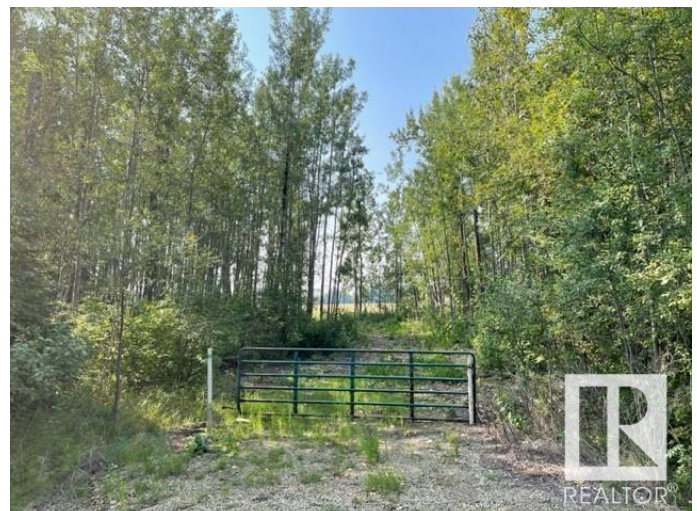

\$69,900 - Lot 12 54426 Rge Rd 40, Rural Lac Ste. Anne County

MLS® #E4420946

\$69,900

0 Bedroom, 0.00 Bathroom,
Rural on 0.50 Acres

Thibault Settlement, Rural Lac Ste. Anne County, AB

AMAZING OPPORTUNITY AT A GREAT PRICE!! PRIVATE PARTIAL TREADED WITH CLEARED DRIVEWAYS AND BUILDING SITE. THIS HALF ACRE PARCEL JUST LOCATED OFF THE SOUTH SHORES OF LAC STE ANNE, MINUTES TO ALBERTA BEACH & A SHORT DRIVE TO DARWELL. THIS LOT/AREA IS A MUNICIPAL RESERVE ADJACENT TO FARM FIELD DIRECTLY BEHIND. CLEARED ON THE SOUTH END, BUT LINED WITH FOREST ON NORTH PERIMETER FOR PRIVACY! THIS FABULOUS LOT FEATURES PATHWAYS LEADING TO THE LAKE. POWER & GAS AVAILABLE AT PROPERTY LINE. THE PERFECT (SHORT DRIVE FROM EDMONTON) WEEKEND GET AWAY SPOT CLOSE TO WATER AMENITIES OR BUILD YOUR DREAM GETAWAY LAKE HOUSE OR EVEN PARK AN RV / TRAVEL TRAILER AND ENJOY ALL RECREATIONAL ACTIVITIES THAT LAC STE ANNE & ALBERTA BEACH COMMUNITY HAS TO OFFER. 1 MORE ADJACENT LOT ALSO AVAILABLE FOR EVEN A MORE SPACE OR BIGGER HOME! LOT SIZE 96' x 232' APPROX.

Exterior

Exterior Features Beach Access, Boating, Cul-De-Sac, Flat Site, Golf Nearby, Lake Access Property, Lake View, Level Land, Park/Reserve, Private Setting, Recreation Use, Schools, Shopping Nearby, Treed Lot