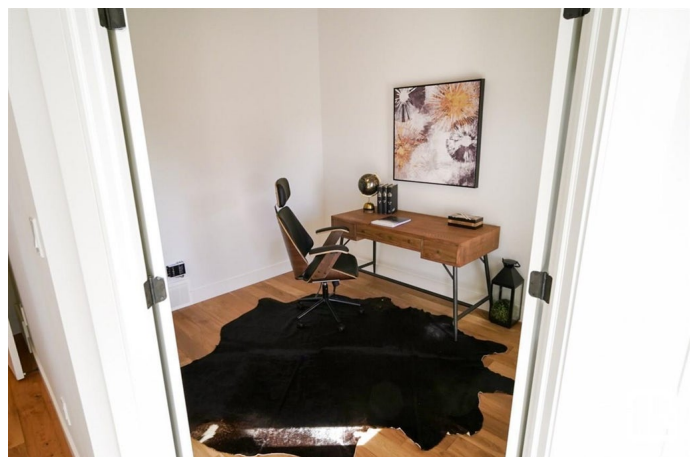

Courtesy Of John Rota Of Sweetly

$625,000 - 216 Crystal Creek Drive, Leduc

MLS® #E4428840

$625,000

3 Bedroom, 3.00 Bathroom, 1,062 sqft
Single Family on 0.00 Acres

Crystal Creek_LEDU, Leduc, AB

Welcome to this stunning two-storey home in Leduc! The main floor offers a bright and open layout with a cozy living room featuring a fireplace, a dining area, a stylish kitchen with a pantry, a 4-piece bathroom, a den, and a mudroom for added convenience. Upstairs, you'll find a spacious bonus room, two bedrooms, a 4-piece bathroom, a laundry room and a luxurious primary suite with a walk-in closet and a 5-piece ensuite. Completing the home is an attached double garage, making it the perfect blend of style and functionality. Photos are of a completed show home and are for representation only. Selections can be customized

Built in 2025

Essential Information

MLS® #	E4428840
Price	$625,000
Bedrooms	3
Bathrooms	3.00
Full Baths	3
Square Footage	1,062
Acres	0.00
Year Built	2025
Type	Single Family
Sub-Type	Detached Single Family